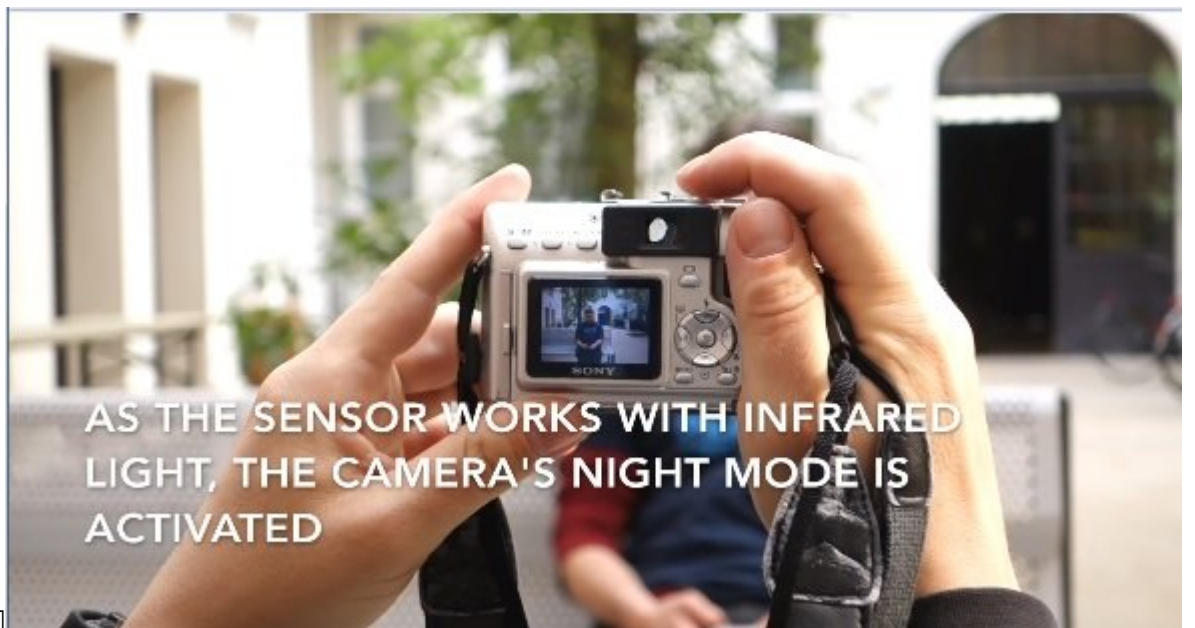

禪

.....

..... 8

.....

..... 8

..... Chaos Computer Clubs

CIRCUMVENTING THE SAMSUNG GALAXY S8 IRIS SCANNER

00:00 00:00

00:00 00:00. The video shows a person holding a silver Sony camera with an iris scanner attachment, pointing it at a person sitting on a bench outdoors. The camera's LCD screen shows a close-up of the person's face. The text on the screen reads: "CIRCUMVENTING THE SAMSUNG GALAXY S8 IRIS SCANNER".

AS THE SENSOR WORKS WITH INFRARED LIGHT, THE CAMERA'S NIGHT MODE IS ACTIVATED

00:00 00:00

00:00 00:00. The video shows a person holding a silver Sony camera with an iris scanner attachment, pointing it at a person sitting on a bench outdoors. The camera's LCD screen shows a close-up of the person's face. The text on the screen reads: "AS THE SENSOR WORKS WITH INFRARED LIGHT, THE CAMERA'S NIGHT MODE IS ACTIVATED".