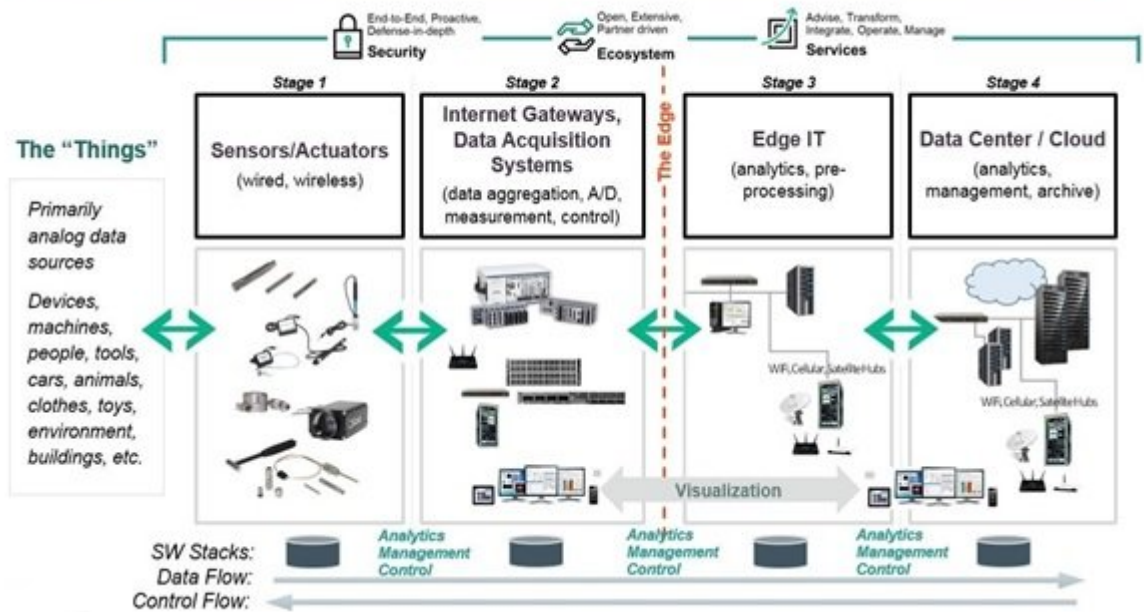

The 4 Stage IoT Solutions Architecture

The edge is a critical component in the IoT architecture, acting as the bridge between the physical world of sensors and actuators and the digital world of data processing and storage. It handles the initial data collection, processing, and transmission, ensuring that only relevant information is sent to the cloud for further analysis and management.

(Sensors/actuators) / Edge / Cloud

The architecture is designed to be scalable and secure, supporting a wide range of IoT applications. The 'Things' layer includes various types of devices, from simple sensors to complex machines. These devices communicate through gateways and data acquisition systems, which aggregate and preprocess the data. The edge IT layer then performs more advanced analytics and preprocessing before the data is sent to the cloud for long-term storage and management. The cloud layer provides the infrastructure for data analysis, reporting, and decision-making. The entire system is supported by a robust security framework and an open ecosystem of partners and services. The flow of data and control is bidirectional, allowing for real-time monitoring and control of the physical world through the IoT network.