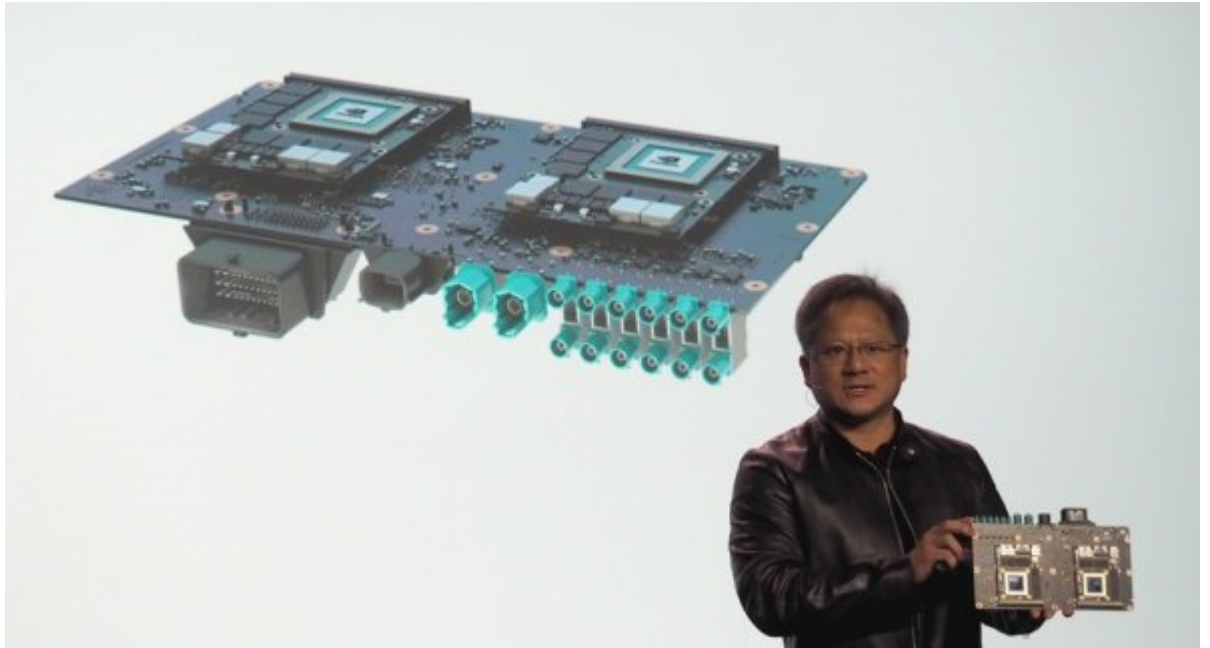

ARM Cortex-A57 150nm 8-core PX2 :CES 2016

ARM Cortex-A57 150nm 8-core PX2

.CES 2016 ARM Cortex-A57 150nm 8-core PX2 processor. The processor is designed for high-performance mobile devices and is expected to be used in a wide range of applications. It features a powerful 8-core CPU and a built-in GPU, making it ideal for demanding tasks like gaming and video processing. The PX2 processor is also highly power-efficient, which is crucial for extending battery life in mobile devices. ARM is committed to providing cutting-edge mobile processors that meet the needs of consumers and developers alike.

ARM Cortex-A57 150nm 8-core PX2 processor. The processor is designed for high-performance mobile devices and is expected to be used in a wide range of applications. It features a powerful 8-core CPU and a built-in GPU, making it ideal for demanding tasks like gaming and video processing. The PX2 processor is also highly power-efficient, which is crucial for extending battery life in mobile devices. ARM is committed to providing cutting-edge mobile processors that meet the needs of consumers and developers alike.

NVIDIA TEGRA PX2 development board. The board is populated with various components, including two large silver square chips labeled 'NVIDIA TEGRA'. The board features several blue USB connectors on the left edge and a large black connector on the right edge. The NVIDIA logo is visible in the center of the board.