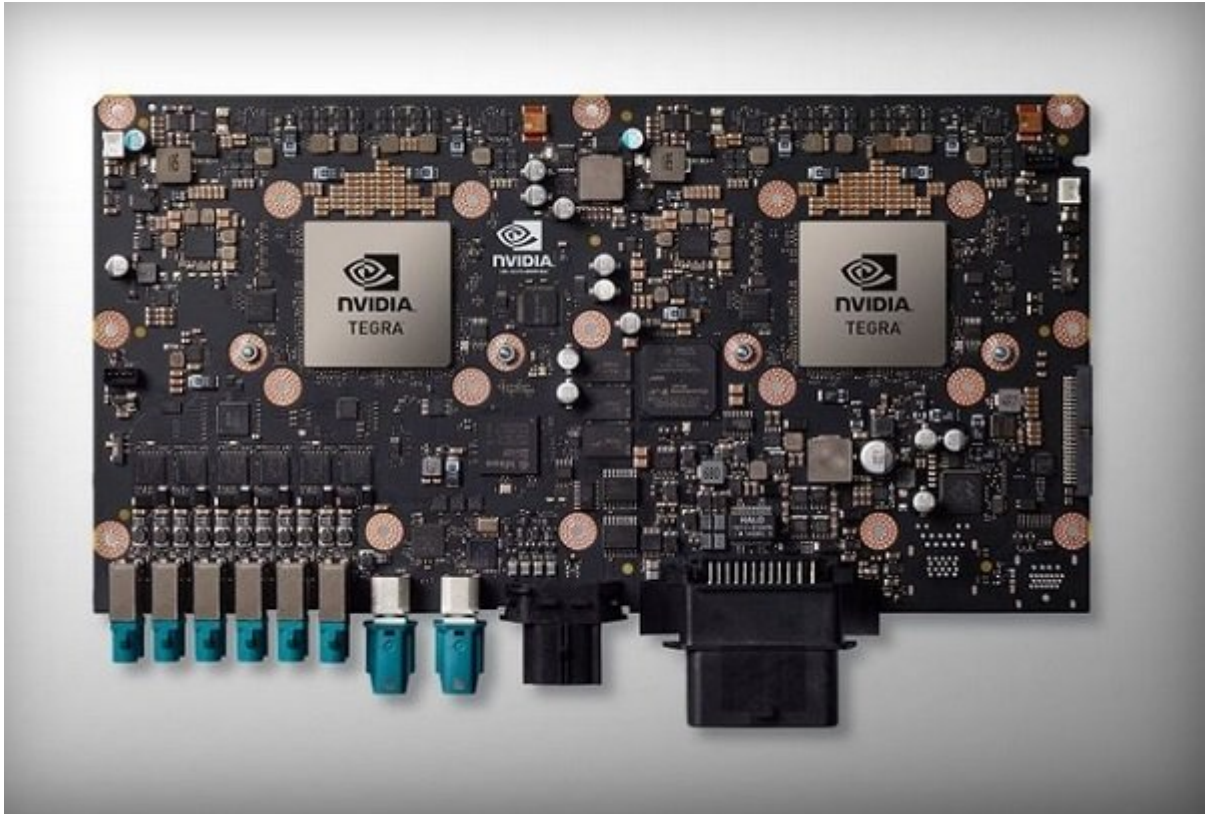

ARM Cortex-A57 150nm 8-core PX2 :CES 2016

ARM Cortex-A57 150nm 8-core PX2

.CES 2016 ARM Cortex-A57 150nm 8-core PX2 processor. The processor is designed for high-performance mobile devices and is expected to be used in a wide range of applications. It features a powerful 8-core CPU and a built-in GPU, making it ideal for demanding tasks like gaming and video processing. The PX2 processor is also highly power-efficient, which is crucial for extending battery life in mobile devices. ARM is committed to providing cutting-edge mobile processors that meet the needs of consumers and developers alike.

ARM Cortex-A57 150nm 8-core PX2 processor. The processor is designed for high-performance mobile devices and is expected to be used in a wide range of applications. It features a powerful 8-core CPU and a built-in GPU, making it ideal for demanding tasks like gaming and video processing. The PX2 processor is also highly power-efficient, which is crucial for extending battery life in mobile devices. ARM is committed to providing cutting-edge mobile processors that meet the needs of consumers and developers alike.

NVIDIA TEGRA PX2 development board. The board is populated with various components, including two large silver square chips labeled 'NVIDIA TEGRA'. The board features several blue USB connectors on the left edge and a large black connector on the right edge. The NVIDIA logo is visible in the center of the board.