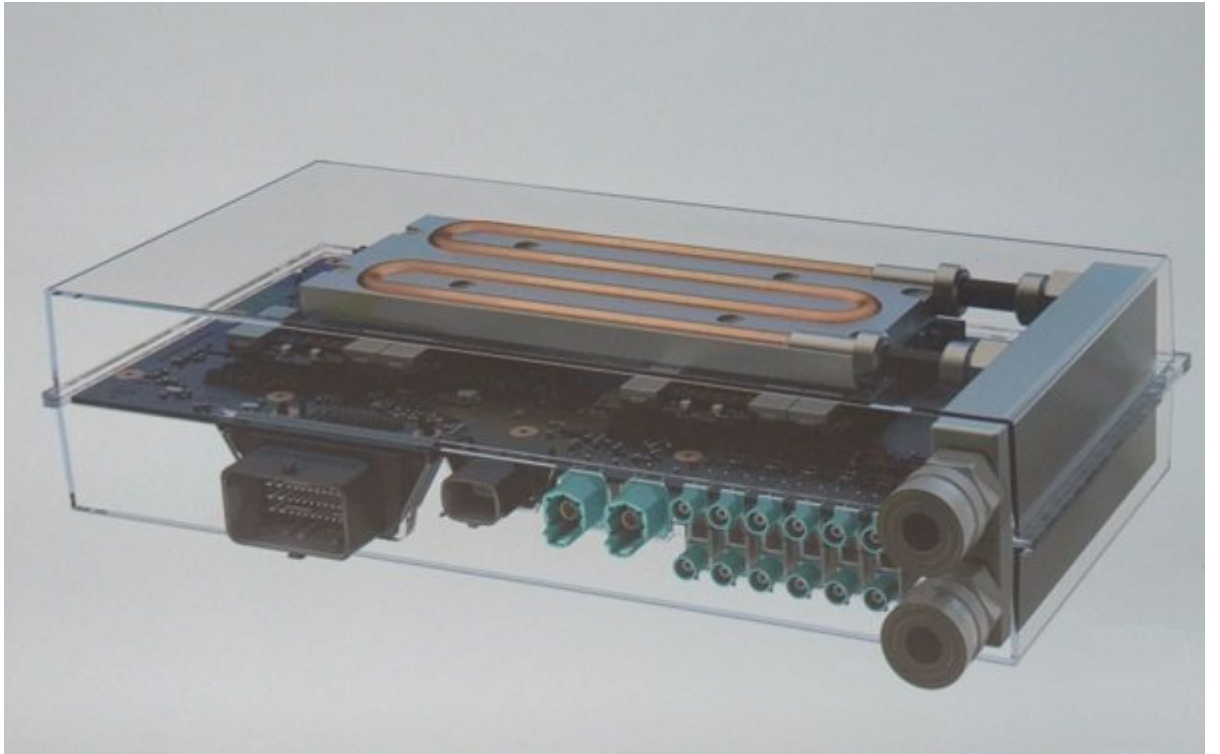

ARM Cortex-A57 150nm 8-core PX2 :CES 2016

ARM Cortex-A57 150nm 8-core PX2

.CES 2016 ARM Cortex-A57 150nm 8-core PX2 processor. The processor is designed for high-performance mobile devices and is expected to be used in a wide range of applications. It features a powerful 8-core CPU and a built-in GPU, making it ideal for demanding tasks like gaming and video processing. The PX2 processor is also highly power-efficient, which is crucial for extending battery life in mobile devices. ARM is committed to providing cutting-edge mobile processors that meet the needs of consumers and developers alike.

ARM Cortex-A57 150nm 8-core PX2 processor. The processor is designed for high-performance mobile devices and is expected to be used in a wide range of applications. It features a powerful 8-core CPU and a built-in GPU, making it ideal for demanding tasks like gaming and video processing. The PX2 processor is also highly power-efficient, which is crucial for extending battery life in mobile devices. ARM is committed to providing cutting-edge mobile processors that meet the needs of consumers and developers alike.

NVIDIA TEGRA PX2 development board. The board is populated with various components, including two large silver square chips labeled 'NVIDIA TEGRA'. The board features several blue USB connectors on the left edge and a large black connector on the right edge. The NVIDIA logo is visible in the center of the board.