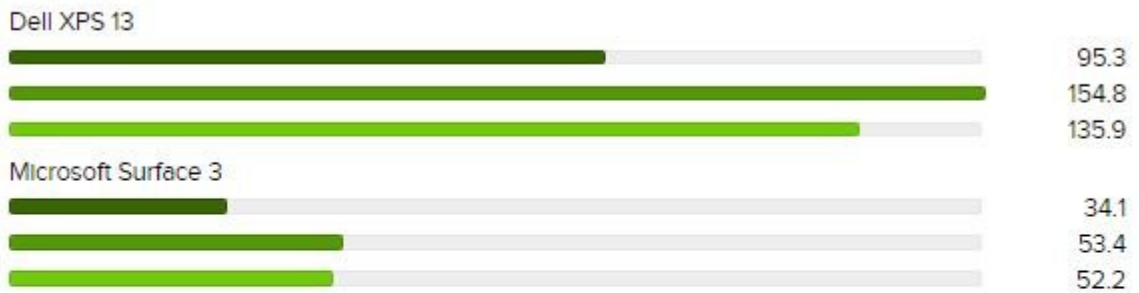

JETSTREAM

LEGEND:

- Microsoft Internet Explorer
- Microsoft Edge
- Google Chrome

NOTE: Longer bars indicate better performance.