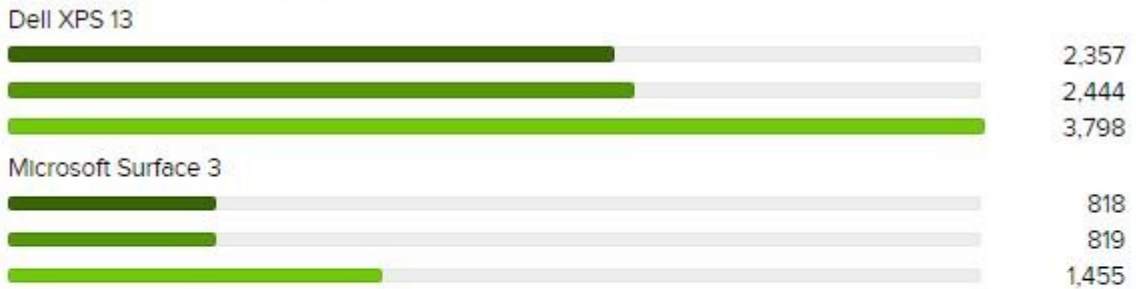

Microsoft Surface 3 1299 1299 Intel Atom

Futuremark Peacekeeper Jetstream Octane

FUTUREMARK PEACEKEEPER

LEGEND:

- Microsoft Internet Explorer
- Microsoft Edge
- Google Chrome

NOTE: Longer bars indicate better performance