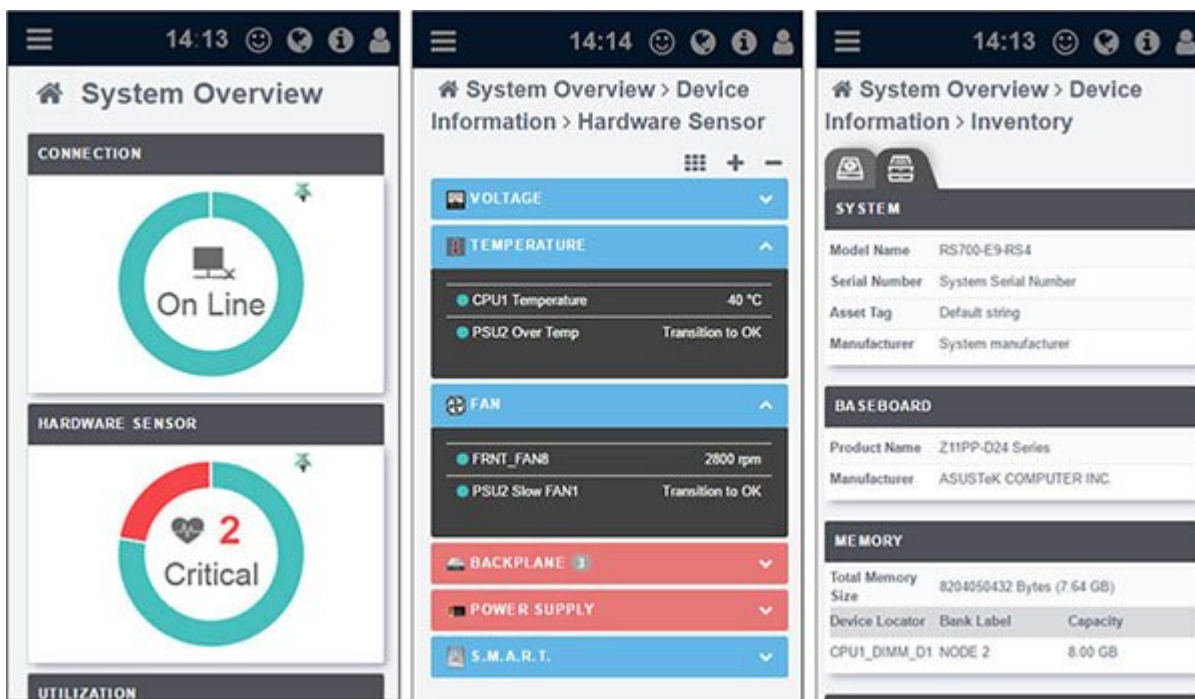

گزارش‌گیری و نمایش بلادرنگ وضعیت هر سیستم هم یکی از امکانات پایه ACC است که ایسوس به عنوان مکمل مادربردهای سری مخصوص کسب‌وکار خود قرار داده است.